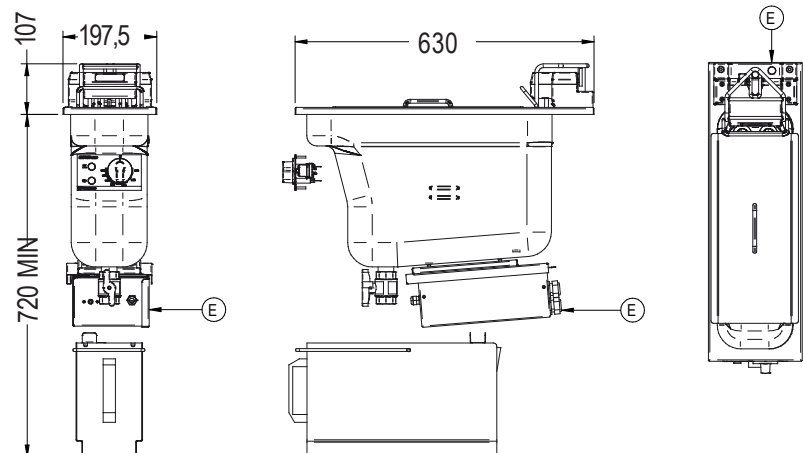

PT Rotaryana Prima

Teuku cik ditiro 16 Jakarta, 10350
call +6221.310.6767 fax +6221.310.2256
customer.service@rotaryana.com

f Rotaryana Prima @ Rotaryana
<http://www.rotaryana.com/>