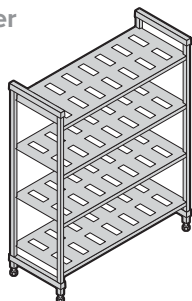

Features

- Shelving starter unit
- Withstands temperatures from -36° F to 190 ° F
- Brushed graphite color
- Camshelving® Elements series
- Shelf capacity of 800 lbs
- Includes: (4) non-corrosive stationary posts, (4) reinforced polypropylene with Camguard® antimicrobial protection vented shelf plates, 8 traverses, and 32 resin nylon dovetails
- NSF approved

Starter units include 2 factory assembled stationary post kits, stationary traverses, stationary traverse dovetails and shelf plates. Add-On units include 1 factory assembled stationary post kit, stationary traverses, stationary traverse dovetails and shelf plates. Units ship complete in 1 box.

Camshelving Elements Starter Unit

4-Shelf vented unit ESU184872v4-480

Specs

Dim (mm): 1220x460x1830
Material: Polypropylene
No. of Shelves: 4 Shelves
Shelf Capacity: 800 lbs
Shelf Surface: Perforated

Starter