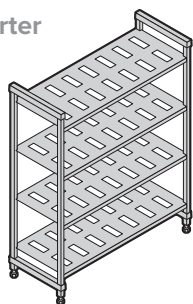

Camshelving Elements Starter Unit

4-shelf Vented Unit Esu183672V4-480

Specs

Dim (mm): 915x460x1830
Material: Polypropylene
No. of Shelves: 4 Shelves
Shelf Capacity: 800 lbs
Shelf Surface: Perforated

Starter

Features

- Shelving starter unit
- Withstands temperatures from -36° F to 190 ° F
- Brushed graphite color
- Camshelving® Elements series
- Shelf capacity of 800 lbs
- Includes: (4) non-corrosive stationary posts, (4) reinforced polypropylene with Camguard® antimicrobial protection vented shelf plates, 8 traverses, and 32 resin nylon dovetails
- NSF approved

Starter units include 2 factory assembled stationary post kits, stationary traverses, stationary traverse dovetails and shelf plates. Add-On units include 1 factory assembled stationary post kit, stationary traverses, stationary traverse dovetails and shelf plates. Units ship complete in 1 box.

Camshelving Elements Starter Unit

4-Shelf vented unit ESU184872v4-480

Specs

Dim (mm): 1220x460x1830
Material: Polypropylene
No. of Shelves: 4 Shelves
Shelf Capacity: 800 lbs
Shelf Surface: Perforated

Starter