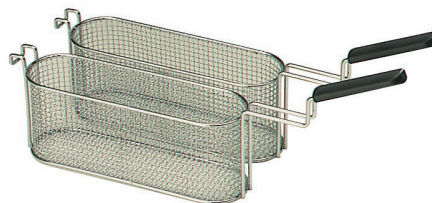

## Single Burner Radiant Plate

**206264 - Single burner radiant plate for pan support**

Dim (mm) : 300x50x340 | 0.01 m<sup>3</sup>  
Weight : 4.60 kg

## Deflector

**921696 - Deflector for floured products for 15lt fryers**

Dim (mm) : 240x390x70 | 0.01 m<sup>3</sup>  
Weight : 1 kg

## 2 Half Size Basket

**921692 - 2 half size baskets for 12, 14 and 15lt fryers**

Dim (mm) : 105x325x125 | 0.04 m<sup>3</sup>  
Weight : 2 kg

## 2 Baskets

**960638 - 2 baskets for 2x5lt and 7lt electric fryers**

Dim (mm) : 100x325x125 | 0.01 m<sup>3</sup>  
Weight : 1.50 kg